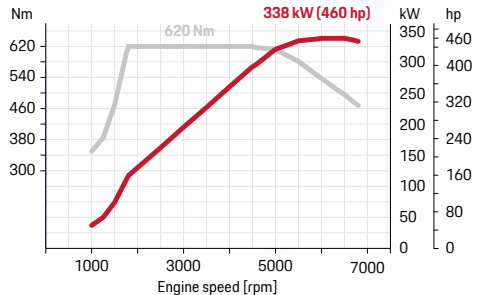

Torque and power

All information relates to the EU model.